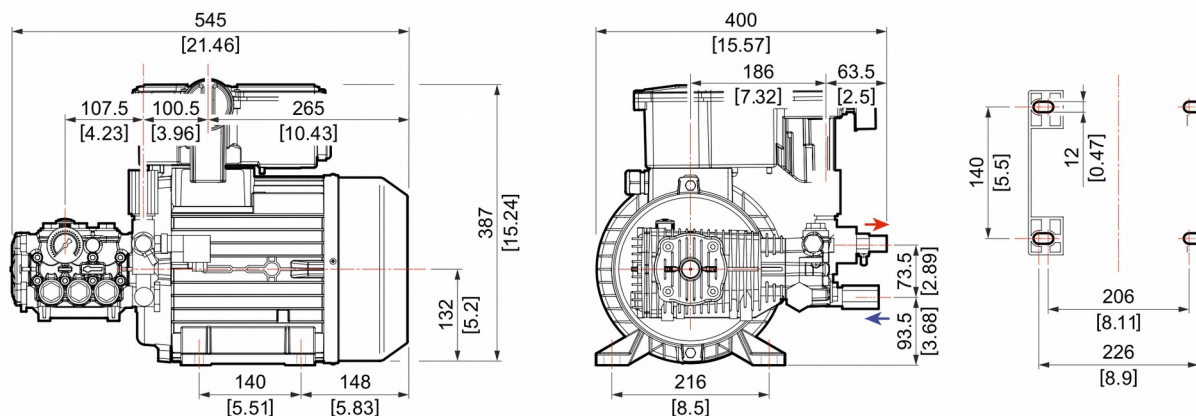

MEC 132 - TSR VERSION

SYSTEM Maszyny i urządzenia do sprzątania
ul. Józefa Góreckiego 50 64-100 Leszno

tel. 65 555 58 77 / 601 755 609
e-mail: biuro@system-leszno.pl
www.system-leszno.pl